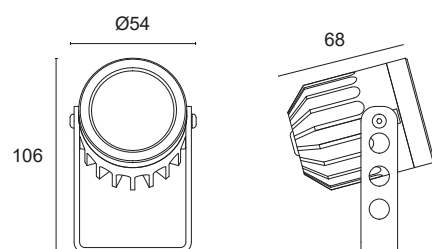

Power LED CRI>90

Power: 7W@200mA

Lumen: 916Lm@200mA

200mA constant current power supply

Series connection, 50 cm cable

Constant current power supplies page 234

Dimming Accessories page 249

 **MADE IN ITALY**

BASIC CODES

L14.

FINISHES

-  **2** Matt black
-  **7** Brushed aluminium

LIGHT BEAM

-  **12** 12°
-  **24** 24°
-  **10** 10°
-  **35** 35°
-  **60** 60°
-  **80** 80°

LED COLOUR

-  **BN** 4000K
-  **BC** 3000K
-  **CC** 2700K

-  **AM** "Wine" Amber
- 3** 4x1W - 350mA
- 5** 4x2W - 500mA

Code example:

VERTIGO + Brushed Aluminium + 12° light beam + 4000K + 3W = Code: L14.712BN